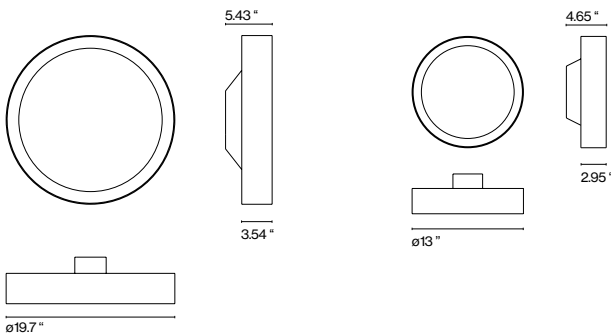

Plaff-on! 50

Plaff-on! 33