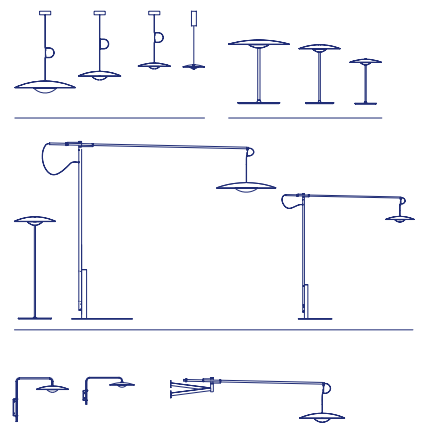

LED SMD 13,9W 700mA 2700K CRI90
Light Source 1205lm
(included)

Accessory C3 20/42/60

LED SMD 35,6 700mA 2700K CRI90
Light Source 3335lm
(included)

Accessory C2 32/42

LED SMD 33,2W 700mA 2700K CRI90
Light Source 3196lm Luminaire 1048lm
(included)

Accessory C3 32/42/60

LED SMD 60,2W 700mA 2700K CRI90
Light Source 6219lm Luminaire 2213lm
(included)

Accessory C2 42/60

LED SMD 50,2W 700mA 2700K CRI90
Light Source 5153lm Luminaire 1863lm
(included)

**Pressed wood or brushed aluminium diffuser.
Injected and lacquered black metal matte aluminium dissipater.**

- Oak - Oak
- Wenge - Wenge
- Oak - White
- Wenge - White
- Brushed brass - Brushed brass
- Black - White

Range