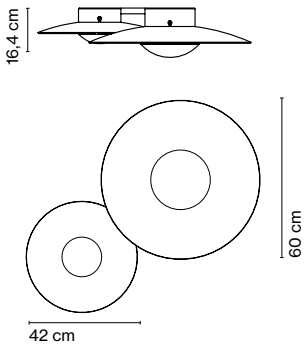

Accessory C2 42/60