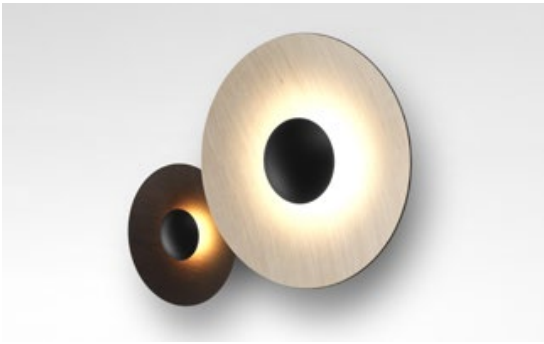

Accessory C2 20/32