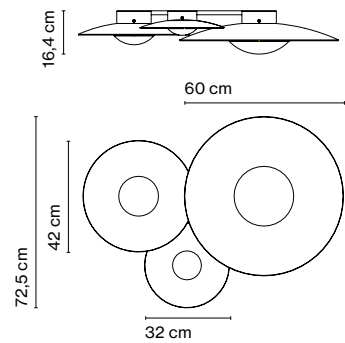

LED SMD 13,9W 700mA 2700K CRI90
Light Source 1205lm
(included)

Accessory C3 20/42/60

LED SMD 35,6 700mA 2700K CRI90
Light Source 3335lm
(included)

Accessory C2 32/42

LED SMD 33,2W 700mA 2700K CRI90
Light Source 3196lm Luminaire 1048lm
(included)

Accessory C3 32/42/60

LED SMD 60,2W 700mA 2700K CRI90
Light Source 6219lm Luminaire 2213lm
(included)

Accessory C2 42/60

LED SMD 50,2W 700mA 2700K CRI90
Light Source 5153lm Luminaire 1863lm
(included)

**Pressed wood or brushed aluminium diffuser.
Injected and lacquered black metal matte aluminium dissipater.**

- Oak - Oak
- Wenge - Wenge
- Oak - White
- Wenge - White
- Brushed brass - Brushed brass
- Black - White

Range