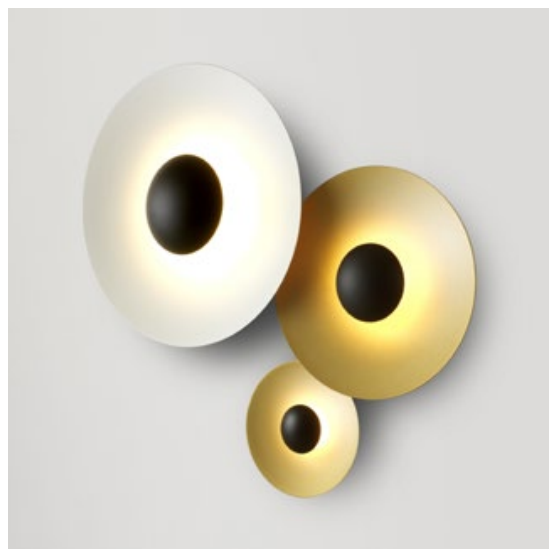

Ginger

Joan Gaspar

marset

Ginger 60C

Ginger 42C

Ginger 32C

Ginger 20C

Ginger 20C

LED SMD 6W 350mA 2700K CRI90
Light Source 139lm
(included)

Ginger 32C

LED SMD 11,5W 700mA 2700K CRI90
Light Source 1066lm Luminaire 350lm
(included)

Ginger 42C

LED SMD 21,7W 700mA 2700K CRI90
Light Source 2130lm Luminaire 698lm
(included)

Ginger 60C

LED SMD 28W 700mA 2700K CRI90
Light Source 3023lm Luminaire 1165lm
(included)

- [Download](#) Assembly Instructions
- [Download](#) Energy label
- [Download](#) 2D
- [Download](#) 3D
- [Download](#) Photometric Data

**Pressed wood or brushed aluminum diffuser.
Injected and lacquered black metal matte aluminium dissipater.**

- Oak - Oak
- Wenge - Wenge
- Oak - White
- Wenge - White
- Brushed brass - Brushed brass
- Black - White