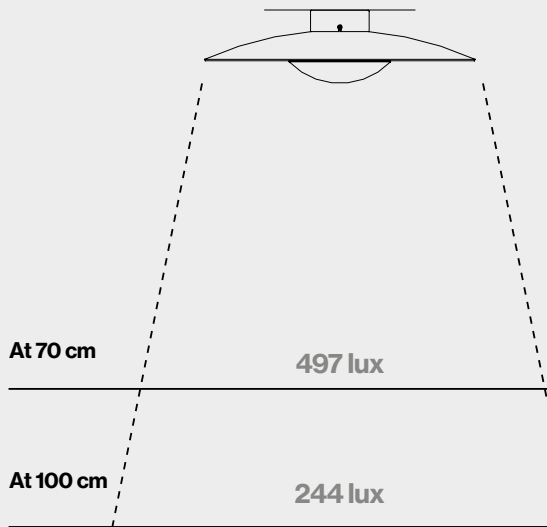

How Ginger illuminates

Ginger 60 C