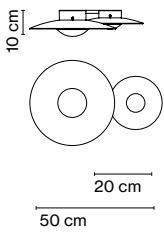

LED SMD 13,9W 700mA 2700K CRI90
Light Source 1205lm
(included)

Accessory C3 20/42/60

LED SMD 35,6 700mA 2700K CRI90
Light Source 3335lm
(included)

Accessory C2 32/42

LED SMD 33,2W 700mA 2700K CRI90
Light Source 3196lm Luminaire 1048lm
(included)

Accessory C3 32/42/60

LED SMD 60,2W 700mA 2700K CRI90
Light Source 6219lm Luminaire 2213lm
(included)

Accessory C2 42/60

LED SMD 50,2W 700mA 2700K CRI90
Light Source 5153lm Luminaire 1863lm
(included)

**Pressed wood or brushed aluminium diffuser.
Injected and lacquered black metal matte aluminium dissipater.**

- Oak - Oak
- Wenge - Wenge
- Oak - White
- Wenge - White
- Brushed brass - Brushed brass
- Black - White

Range