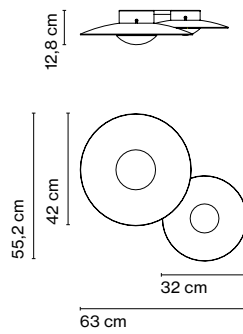

Accessory C2 20/32