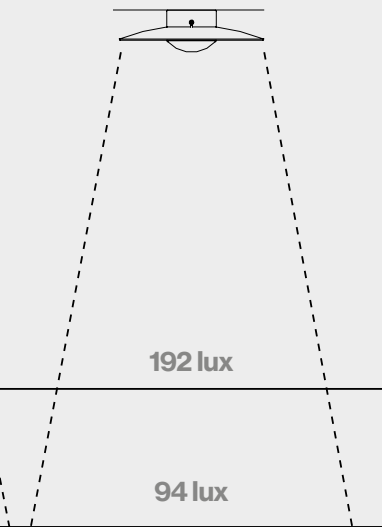

Ginger 60C

LED SMD 28W 700mA 2700K CRI90
Light Source 3023lm Luminaire 1165lm
(included)

- [Download](#) Assembly Instructions
- [Download](#) Energy label
- [Download](#) 2D
- [Download](#) 3D
- [Download](#) Photometric Data

- Oak - Oak
- Wenge - Wenge
- Oak - White
- Wenge - White
- Brushed brass - Brushed brass
- Black - White

Range

How Ginger illuminates

Ginger 60 C

Ginger 42 C

Ginger 32 C

Ginger 20 C