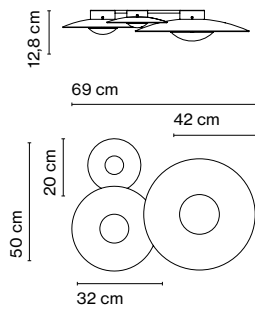

LED SMD 13,9W 700mA 2700K CRI90
Light Source 1205lm
(included)

Accessory C3 20/42/60

LED SMD 35,6 700mA 2700K CRI90
Light Source 3335lm
(included)

Accessory C2 32/42

LED SMD 33,2W 700mA 2700K CRI90
Light Source 3196lm Luminaire 1048lm
(included)

Accessory C3 32/42/60

LED SMD 60,2W 700mA 2700K CRI90
Light Source 6219lm Luminaire 2213lm
(included)

Accessory C2 42/60

LED SMD 50,2W 700mA 2700K CRI90
Light Source 5153lm Luminaire 1863lm
(included)

**Pressed wood or brushed aluminium diffuser.
Injected and lacquered black metal matte aluminium dissipater.**

- Oak - Oak
- Wenge - Wenge
- Oak - White
- Wenge - White
- Brushed brass - Brushed brass
- Black - White

Range