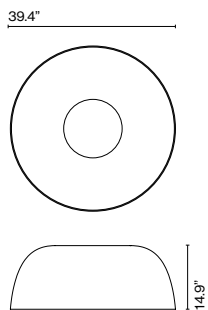

Djembé C 100.38

Djembé C 100.38
LED SMD 35W 1050mA
2700K CRI 90
Source lumens 4290lm
(included)

Dual dimming driver:
Triac (120V only)
or 0-10v (120-277V)

3000K available upon
request

Shade made of bi-injected rotary moulded polyethylene: stone texture on the outer part and smooth satin white on the inner part of the fixture. Diffuser in lacquered grey aluminum.

- White (RAL 1013)
- Grey (RAL 7022)
- Red (RAL 3011)
- Blue sky

- [Download](#) Assembly instructions
- [Download](#) 2D
- [Download](#) 3D
- [Download](#) Photometric data

⚠ WARNING. California Proposition 65 Warning for California Consumers. This product can expose you to chemicals including wood dust and lead which are known to the State of California to cause cancer or birth defects or other reproductive harm. For more information go to www.P65Warnings.ca.gov

marsetusa@marset.com

Its outside recalls the texture of a stone, giving off a perception of great weight, emphasized by its volume. In the spacious interior you'll find a smooth, white space perfect for the reflection of light.