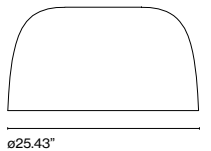

Triac phase control dimmer
(Only 120V only)
0-10v (120-277V)

3000K available upon request

Dry locations only

Djembé C 65.23

Djembé C 65.35

Djembé C 65.45

Djembé C 65
LED SMD 26W
700mA 2700K CRI90
C 65.23
Delivered lumens 1843lm
C 65.35
Delivered lumens 1844lm
C 65.45
Delivered lumens 1769lm (included)