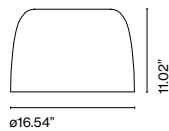

Djembé

Joan Gaspar

marset

Djembé C 42.13

Djembé C 42.21

Djembé C 42.28

Djembé C 42
LED SMD 19W
700mA 2700K CRI90
C 42.13
Delivered lumens 846lm
C 42.21
Delivered lumens 955lm
C 42.28
Delivered lumens 925lm (included)