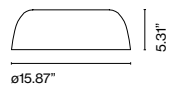

Djembé

Joan Gaspar

marset

Djembé C 42.13

Djembé C 42.21

Djembé C 42.28

Djembé C 42
LED SMD 19W
700mA 2700K CRI90
C 42.13
Delivered lumens 846lm
C 42.21
Delivered lumens 955lm
C 42.28
Delivered lumens 925lm (included)