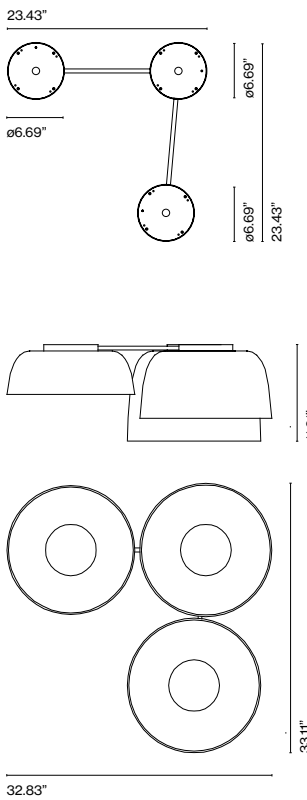

Djembé

Joan Gaspar

marset

Djembé C 42.13

Djembé C 42.21

Djembé C 42.28

Djembé C 42
LED SMD 19W
700mA 2700K CRI90
C 42.13
Delivered lumens 846lm
C 42.21
Delivered lumens 955lm
C 42.28
Delivered lumens 925lm (included)

Djembé C 100.38

Djembé C 100.38
 LED SMD 35W 1050mA
 2700K CRI 90
 Source lumens 4290lm
 (included)

Dual dimming driver:
 Triac (120V only)
 or 0-10v (120-277V)

3000K available upon
 request

Shade made of bi-injected rotary moulded polyethylene: stone texture on the outer part and smooth satin white on the inner part of the fixture. Diffuser in lacquered grey aluminum.

- White (RAL 1013)
- Grey (RAL 7022)
- Red (RAL 3011)
- Blue sky

- [Download](#) Assembly instructions
- [Download](#) 2D
- [Download](#) 3D
- [Download](#) Photometric data

⚠ WARNING. California Proposition 65 Warning for California Consumers. This product can expose you to chemicals including wood dust and lead which are known to the State of California to cause cancer or birth defects or other reproductive harm. For more information go to www.P65Warnings.ca.gov

**Accessory
C2 Djembé 42**

**Accessory
C2 Djembé 65**

**Accessory
C3 Djembé 42**

**Accessory
C3 Djembé 65**