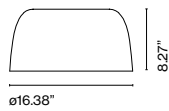

Djembé

Joan Gaspar

marset

Djembé C 42.13

Djembé C 42.21

Djembé C 42.28

Djembé C 42
LED SMD 19W
700mA 2700K CRI90
C 42.13
Delivered lumens 846lm
C 42.21
Delivered lumens 955lm
C 42.28
Delivered lumens 925lm (included)