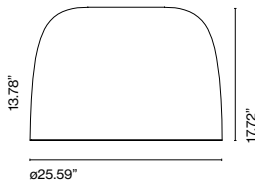

Triac phase control dimmer
(Only 120V only)
0-10v (120-277V)

3000K available upon request

Dry locations only

Djembé C 65.23

Djembé C 65.35

Djembé C 65.45

Djembé C 65
LED SMD 26W
700mA 2700K CRI90
C 65.23
Delivered lumens 1843lm
C 65.35
Delivered lumens 1844lm
C 65.45
Delivered lumens 1769lm (included)