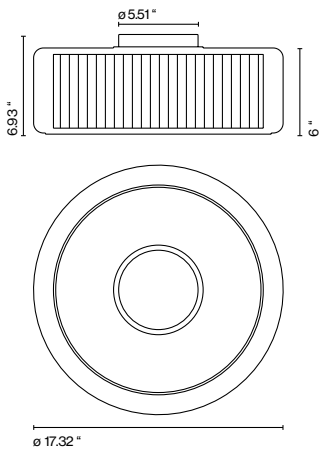

Mercer C

⚠ WARNING. California Proposition 65 Warning for California Consumers. This product can expose you to chemicals including wood dust and lead which are known to the State of California to cause cancer or birth defects or other reproductive harm. For more information go to www.P65Warnings.ca.gov

Mercer C

🔦 2 x E26 LED TYPE A 11W

Textile shade that floats inside a transparent blown glass structure. Opal diffuser disk on the lower part.

- Pleated white cotton
- Pearl white

Dry locations only

- [Download](#) Assembly Instructions
- [Download](#) Photometric Data
- [Download](#) 2D
- [Download](#) 3D

Range

marsetusa@marset.com
www.marset.com

The fusion of different materials achieves a spectacular result due to its textile shade floating in a transparent blown glass structure.