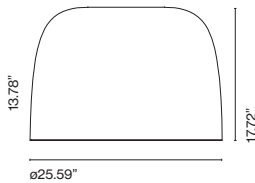

Triac phase control dimmer  
(Only 120V only)  
0-10v (120-277V)

**Djembé C 65.23**

**Djembé C 65.35**

**Djembé C 65.45**

3000K available upon request

**Djembé C 65**  
LED SMD 26W  
700mA 2700K CRI90  
**C 65.23**  
Delivered lumens 1843lm  
**C 65.35**  
Delivered lumens 1844lm  
**C 65.45**  
Delivered lumens 1769lm (included)