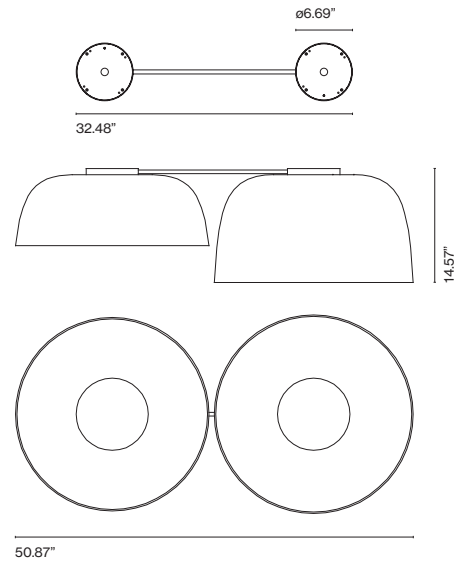

**Accessory
C2 Djembé 65**