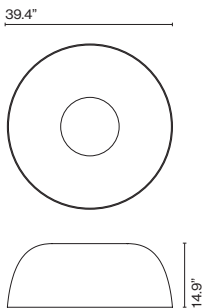

Djembé C 100.38

Djembé C 100.38

LED SMD 35W 1050mA
2700K CRI 90
Delivered lumens 2519lm
(included)

Dual dimming driver:
Triac (120V only)
or 0-10v (120-277V)

3000K available upon
request

Shade made of bi-injected rotary moulded polyethylene: stone texture on the outer part and smooth satin white on the inner part of the fixture. Diffuser in lacquered grey aluminum.

- White (RAL 1013)
- Grey (RAL 7022)
- Red (RAL 3011)
- Blue sky

Dry locations only

- [Download](#) Assembly instructions
- [Download](#) 2D
- [Download](#) 3D
- [Download](#) Photometric data

⚠ WARNING. California Proposition 65 Warning for California Consumers. This product can expose you to chemicals including wood dust and lead which are known to the State of California to cause cancer or birth defects or other reproductive harm. For more information go to www.P65Warnings.ca.gov

marsetusa@marset.com

Its outside recalls the texture of a stone, giving off a perception of great weight, emphasized by its volume. In the spacious interior you'll find a smooth, white space perfect for the reflection of light.