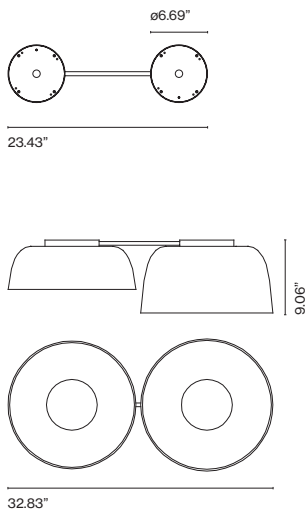

**Accessory
C2 Djembé 42**