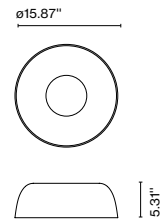

Code	Finish	Dimming	Electrical
A681-136	● White (Ral 1013)	ELV	Electrical Rating: 120VAC 50-60Hz 19W
A681-137	● Grey (Ral 7022)	ELV	Luminaire: 846lm
A681-138	● Red (Ral 3011)	ELV	CCT: 2700K
A681-139	● Sky Blue (PANTONE 7542C)	ELV	CRI: 90
A681-312	● White (Ral 1013)	0-10V	Electrical Rating: 120-277VAC 50-60Hz 19W
A681-313	● Grey (Ral 7022)	0-10V	Luminaire: 846lm
A681-314	● Red (Ral 3011)	0-10V	CCT: 2700K
A681-315	● Sky Blue (PANTONE 7542C)	0-10V	CRI: 90