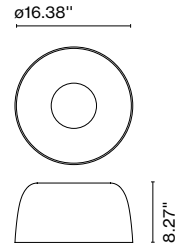

Dry locations only  
 Ceiling mount only  
 LED included

**Djembé C42.21**

Code	Finish	Dimming	Electrical
A681-140	White (Ral 1013)	ELV	Electrical Rating: 120VAC 50-60Hz 19W
A681-141	Grey (Ral 7022)	ELV	Luminaire: 955lm
A681-142	Red (Ral 3011)	ELV	CCT: 2700K
A681-143	Sky Blue (PANTONE 7542C)	ELV	CRI: 90
A681-316	White (Ral 1013)	0-10V	Electrical Rating: 120-277VAC 50-60Hz 19W
A681-317	Grey (Ral 7022)	0-10V	Luminaire: 955lm
A681-318	Red (Ral 3011)	0-10V	CCT: 2700K
A681-319	Sky Blue (PANTONE 7542C)	0-10V	CRI: 90