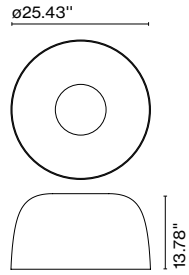

Djembé C65.35

Code	Finish
A681-328	● White (Ral 1013)
A681-329	● Grey (Ral 7022)
A681-330	● Red (Ral 3011)
A681-331	● Sky Blue (PANTONE 7542C)

Electrical
Dual dimming
ELV: 120VAC 50-60Hz 26W
0-10V: 120-277VAC 50-60Hz 26W

Luminaire: 1845lm
CCT: 2700K
CRI: 90