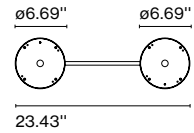

Accessory C2 Djembé 42

Code A681-424 Finish ● Black (RAL 9005)

Materials Structure: Painted iron