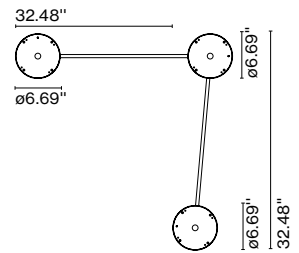

Materials Structure: Painted iron

**Accessory C2 Djembé 65**

Code A681-426 Finish ● Black (RAL 9005)

Materials Structure: Painted iron

**Accessory C3 Djembé 65**

Code A681-427 Finish ● Black (RAL 9005)

Materials Structure: Painted iron