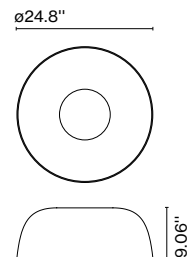

Dry locations only

Ceiling mount only

LED included

**Djembé C65.23**

Code	Finish	Electrical
A681-324	White (Ral 1013)	Dual dimming
A681-325	Grey (Ral 7022)	ELV: 120VAC 50-60Hz 26W
A681-326	Red (Ral 3011)	0-10V: 120-277VAC 50-60Hz 26W
A681-327	Sky Blue (PANTONE 7542C)	Luminaire: 1843lm