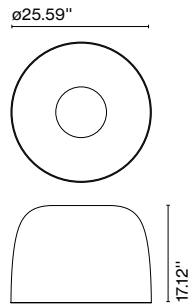

Djembé C65.45

Code	Finish
A681-332	● White (Ral 1013)
A681-333	● Grey (Ral 7022)
A681-334	● Red (Ral 3011)
A681-335	● Sky Blue (PANTONE 7542C)

Electrical
Dual dimming
ELV: 120VAC 50-60Hz 26W
0-10V: 120-277VAC 50-60Hz 26W

Luminaire: 1770lm
CCT: 2700K
CRI: 90