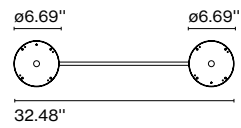

Accessory C2 Djembé 65

Code A681-426 Finish ● Black (RAL 9005)

Materials Structure: Painted iron