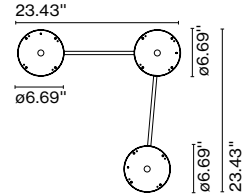

Accessory C3 Djembé 42

Code A681-425 Finish ● Black (RAL 9005)

Materials Structure: Painted iron