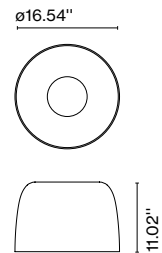

Dry locations only

Ceiling mount only

LED included

**Djembé C42.28**

Code	Finish	Dimming	Electrical
A681-144	White (Ral 1013)	ELV	Electrical Rating: 120VAC 50-60Hz 19W
A681-145	Grey (Ral 7022)	ELV	Luminaire: 925lm
A681-146	Red (Ral 3011)	ELV	CCT: 2700K
A681-147	Sky Blue (PANTONE 7542C)	ELV	CRI: 90
A681-320	White (Ral 1013)	0-10V	Electrical Rating: 120-277VAC 50-60Hz 19W
A681-321	Grey (Ral 7022)	0-10V	Luminaire: 925lm
A681-322	Red (Ral 3011)	0-10V	CCT: 2700K
A681-323	Sky Blue (PANTONE 7542C)	0-10V	CRI: 90