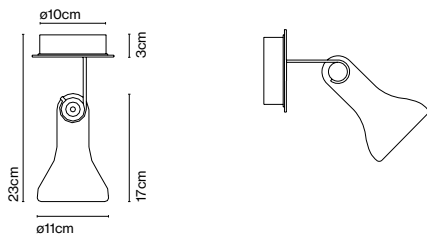

Atlas

Joan Gaspar

marset

Atlas

Atlas

E27 LED PAR30 10W 40°
3000K 850/1200lm

Transparent polycarbonate shade that envelops the light source. Stainless steel and teflon joint. Base made of white polyamide.

Transparent

Translucent electrical cord
Atlas with track adaptor

- [Download](#) Assembly Instructions
- [Download](#) 2D
- [Download](#) 3D
- [Download](#) Energy label

Base Atlas 2

Range

info@marset.com
www.marset.com

Atlas transforms a common bulb into a spotlight, enveloping it along its outline. Taking its nudity as the starting point, it dresses the bulb up with a transparent suit that also gives the lamp the added benefit of lightness.