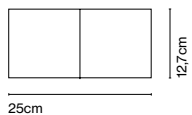

Base Atlas 2

Range

info@marset.com
www.marset.com

Atlas transforms a common bulb into a spotlight, enveloping it along its outline. Taking its nudity as the starting point, it dresses the bulb up with a transparent suit that also gives the lamp the added benefit of lightness.