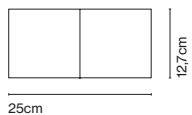

Base Atlas 2