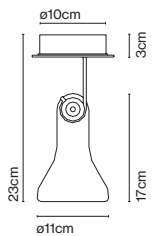

Atlas

Joan Gaspar

marset

Atlas

Atlas / Atlas Ad.

🔊 E27 LED PAR30 10W 40°
3000K 850/1200lm

Transparent polycarbonate shade that envelops the light source. Stainless steel and teflon joint. Base made of white polyamide.

🕒 Transparent

Translucent electrical cord
Atlas with track adaptor

- [Download](#) Assembly Instructions
- [Download](#) 2D
- [Download](#) 3D
- [Download](#) Energy label

Base Atlas 2

Base Atlas 3

Range

info@marset.com
www.marset.com

Atlas transforms a common bulb into a spotlight, enveloping it along its outline. Taking its nudity as the starting point, it dresses the bulb up with a transparent suit that also gives the lamp the added benefit of lightness.