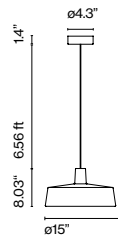

Soho Outdoor

Joan Gaspar

marset

Soho 112 IP44

Soho 57 IP44

Soho 38 IP44

Soho 112 IP44

LED SMD 160W 300mA
2700K* CRI80
Delivered lumens 8836lm (included)
* 3000K on request
0-10v (120-277V)