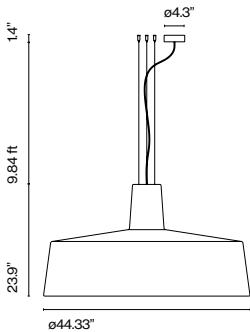

Soho Outdoor

Joan Gaspar

marset

Soho 112 IP44

Soho 57 IP44

Soho 38 IP44

Soho 112 IP44

LED SMD 160W 300mA
2700K* CRI80
Delivered lumens 8836lm (included)
* 3000K on request
0-10v (120-277V)

Soho 57 IP44

LED SMD 36W 700mA
2700K* CRI80
Delivered lumens 2086lm (included)
* 3000K on request
Dual dimming driver: Triac (120V only) or 0-10v (120-277V)

Soho 38 IP44

LED SMD 14W 700mA 2700K CRI80
Delivered lumens 1050lm (included)
Triac phase control dimmer