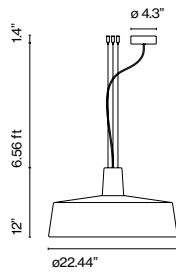

Soho Outdoor

Joan Gaspar

marset

Soho 112 IP44

Soho 57 IP44

Soho 38 IP44

Soho 112 IP44

LED SMD 160W 300mA
2700K* CRI80
Delivered lumens 8836lm (included)
* 3000K on request
0-10v (120-277V)