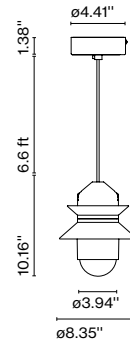

Santorini Indoor

Code	Finish
A654-054	● Light green (PANTONE 5517U)
A654-055	● Sand (RAL 1001)
A654-056	● Off-white (RAL 1013)

Socket: E26
Suggested lamping: LED TYPE A19, 8W max
Lamping not included

Dimmable: Based on specified lamping
Integrated dimmer: No
Dimming protocols: Based on specified lamping
Supply Voltage: 120V

Materials
Structure: Polycarbonate
Shade: Blown pressed glass

Dry locations only