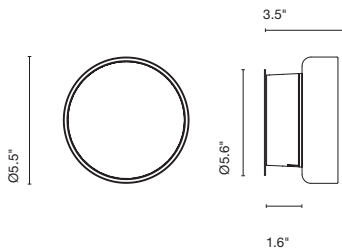

Roc

Joan Gaspar

marset

Roc IP65

Roc IP65

LED SMD 8.7W 500mA
2700K CRI90
Source Lumens - 723lm
(included)

Triac phase control dimmer
(120V only)

Available upon request:
on/off
0-10V (120-277V)

Structure made of lacquered aluminium which supports a textured, pressed glass diffuser.

● Black

dimable

Suitable for wet locations

Non suitable for ceiling mount

- [Download](#) Assembly instructions
- [Download](#) 2D
- [Download](#) 3D
- [Download](#) Photometric data