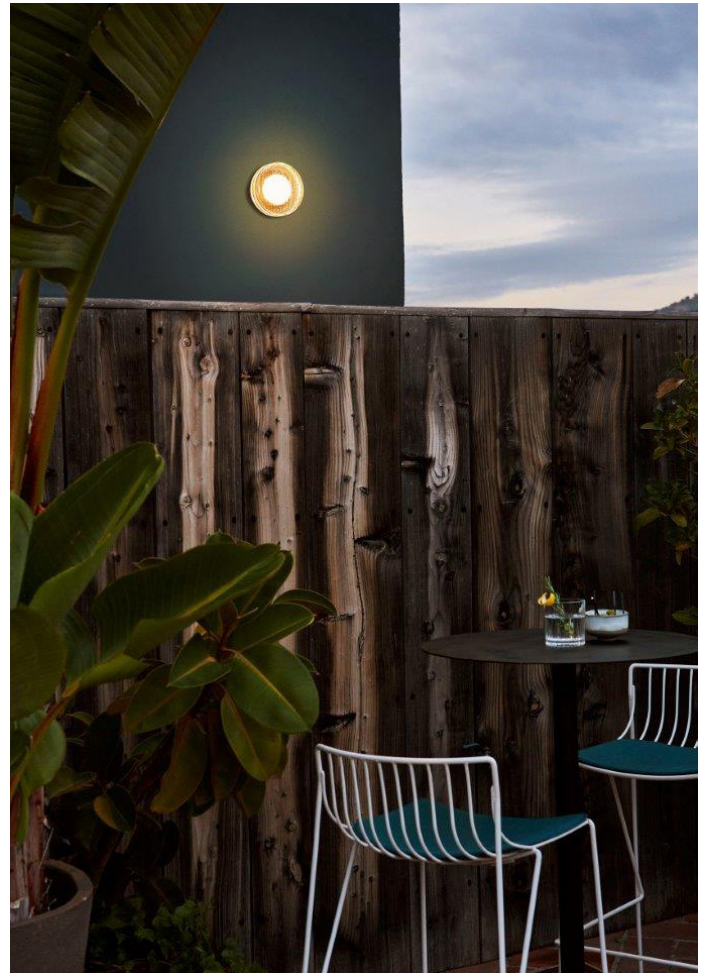

Roc

Joan Gaspar

marset

Roc IP65

Roc IP65

LED SMD 8.7W 500mA
2700K CRI90
Source Lumens - 723lm
(included)

Triac phase control dimmer
(120V only)

Available upon request:
on/off
0-10V (120-277V)

Structure made of lacquered aluminium which supports a textured, pressed glass diffuser.

● Black

dimable

Suitable for wet locations

Non suitable for ceiling mount

- [Download](#) Assembly instructions
- [Download](#) 2D
- [Download](#) 3D
- [Download](#) Photometric data

marsetusa@marset.com
www.marset.com

Compact indoor and outdoor wall lamp with a pressed glass diffuser. Its undulating shade covers the light, blurring it. It doesn't settle for just providing light, it also manages to create an ambiance.