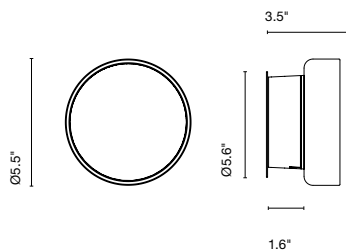

## Joan Gaspar

**marset**

Roc IP65

Roc IP65

Light Source:  
LED SMD 500mA 6W 2700K CRI90 607.2lm

Luminaire:  
120 VAC TRIAC 8.7W 250lm

LED included

Triac phase control dimmer (120V only)  
on/off  
0-10V (120-277V)