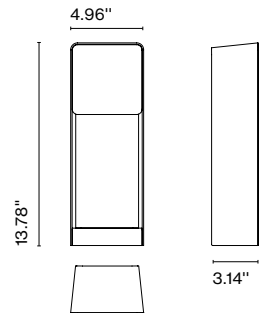

Electrical  
 Electrical Rating: 100-277VAC 6.2W  
 Light source: 320lm  
 CCT: 2700K  
 CRI: 80

Dimmable: No

Materials  
 Structure: Aluminum  
 Lids: Metal, wood

**Suitable for wet locations**

**⚠ WARNING.** California Proposition 65 Warning for California Consumers. This product can expose you to chemicals including wood dust and lead which are known to the State of California to cause cancer or birth defects or other reproductive harm. For more information go to [www.P65Warnings.ca.gov](http://www.P65Warnings.ca.gov)