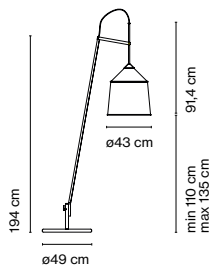

Jaima P207 + Shade 43

Dimmer Casambi IP65

ABS case with powder-coated aluminum trim. Bluetooth smart wireless trailing edge dimmer that adjusts light intensity or switches the lamp ON/OFF. Available in Android or iOS with the app Casambi.

Jaima P207 + Shade 43

Light Source:
LED COB 230 VAC 15W
2700K CRI90 1022lm
Luminaire:
230VAC TRIAC 15W 528lm

Shade made of textielene with the inner part always in white. Stainless steel structure in lacquered grey.

- Blue
- Beige
- Grey
- Green (Only available for Jaima 71)

Jaima P307 + Shade 54

Light Source:
LED COB 230VAC 15W
2700K CRI90 1022lm
Luminaire:
230VAC TRIAC 15W 513lm

- [Download](#) Assembly instructions
- [Download](#) 2D
- [Download](#) 3D

Jaima P307 + Shade 54

Jaima P307 + Shade 71

Jaima P307 + Shade 71

Light Source:
LED COB 230VAC 15W
2700K CRI90 1022lm
Luminaire:
230VAC TRIAC 15W 530lm

Black electrical cord

Watch the video
info@marset.com

Collection

Through the language of textiles, Joan Gaspar has designed a light of flexible, ductile materials that sifts the light as readily as it moves with the wind. In the Jaima collection, the light is the shade and weaver of emotions.