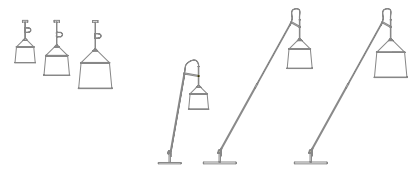

Collection

Through the language of textiles, Joan Gaspar has designed a light of flexible, ductile materials that sifts the light as readily as it moves with the wind. In the Jaima collection, the light is the shade and weaver of emotions.