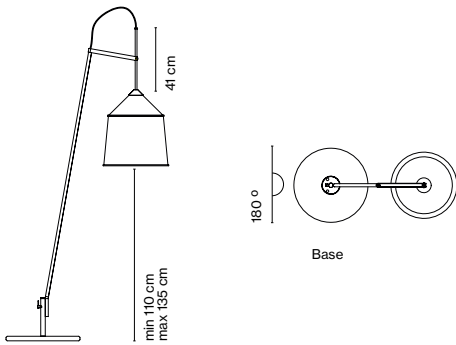

Range of positions

Jaima P207 with shade 43