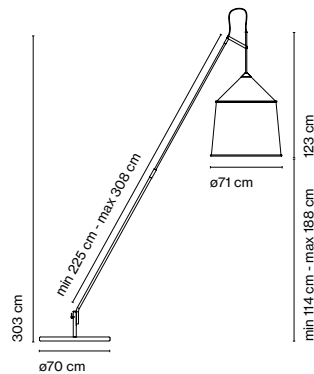

Jaima P307 + Shade 71

Jaima P307 + Shade 71

Light Source:
LED COB 230VAC 15W
2700K CRI90 1022lm
Luminaire:
230VAC TRIAC 15W 530lm

Black electrical cord

Watch the video
info@marset.com