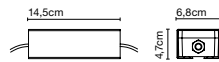

Dimmer Casambi IP65

ABS case with powder-coated aluminum trim. Bluetooth smart wireless trailing edge dimmer that adjusts light intensity or switches the lamp ON/OFF. Available in Android or iOS with the app Casambi.

Jaima P207 + Shade 43

Light Source:
LED COB 230 VAC 15W
2700K CRI90 1022lm
Luminaire:
230VAC TRIAC 15W 528lm

Shade made of textielene with the inner part always in white. Stainless steel structure in lacquered grey.

- Blue
- Beige
- Grey
- Green (Only available for Jaima 71)