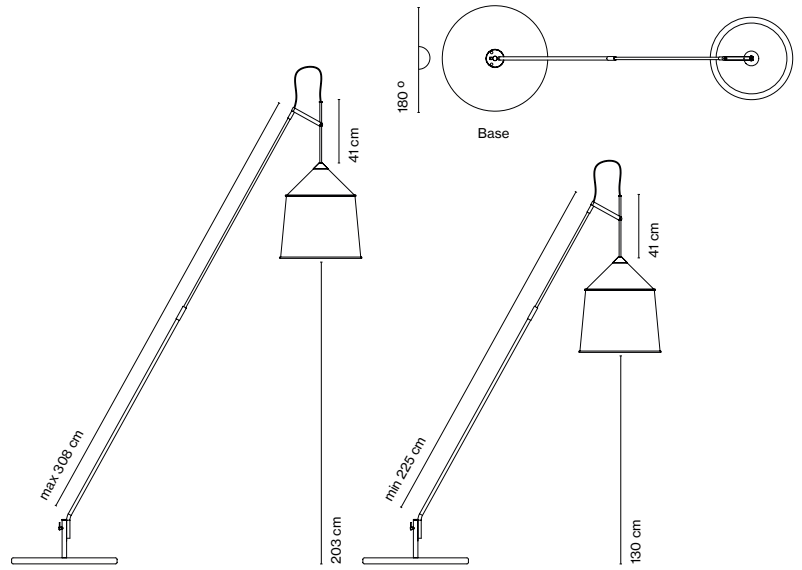

Jaima P307 extensible with shade 54