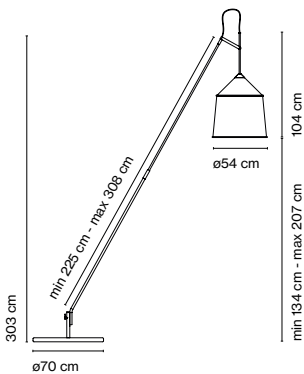

Jaima P307 + Shade 54