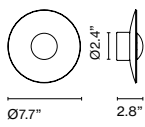

LED-Ginger Joan Gaspar

marset

LED-Ginger 20C IP65

LED-Ginger 15C IP65

LED-Ginger 15C IP65

LED-Ginger 15C IP65

Light source:
LED SMD 24Vdc 5W 2700K CRI90 495lm
Luminaire:
(Power supply not included) 67lm - Black-White
(Power supply not included) 27lm - Rust brown