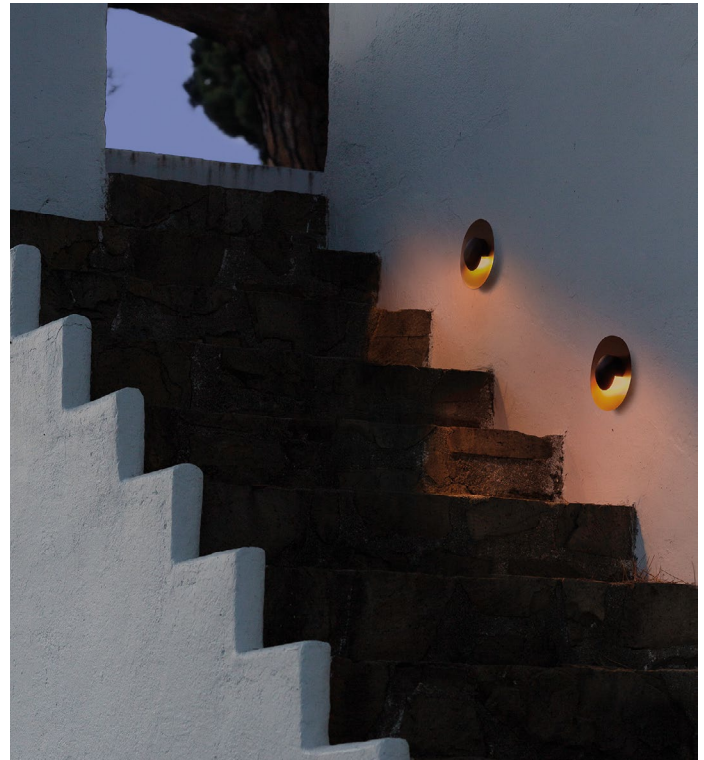

LED-Ginger Joan Gaspar

marset

LED-Ginger 20C IP65

LED-Ginger 15C IP65

LED-Ginger 15C IP65

LED-Ginger 15C IP65

Light source:
LED SMD 24Vdc 5W 2700K CRI90 495lm
Luminaire:
(Power supply not included) 67lm - Black-White
(Power supply not included) 27lm - Rust brown

LED-Ginger 20C IP65

Light source:
LED SMD 24Vdc 5W 2700K CRI90 495lm
Luminaire:
(Power supply not included) 161lm - Black-White
(Power supply not included) 29lm - Rust brown

LED included

Painted aluminum diffuser. Lacquered black matt injected aluminum dissipater.

- Rust brown
- Black-White (RAL 9005 - 9010)

dimmable

Dimmable depending on the purchased power supply . 24V remote power supply to be ordered separately.

Dimming protocols: 0-10V

Suitable for wet locations

Wall / Ceiling mount

Range

marsetusa@marset.com

The new outdoor wall sconces add a new finish to the collection. The white, oak and wenge of the interior versions are joined by a rust texture for the exterior, which creates new and intense lighting effects.