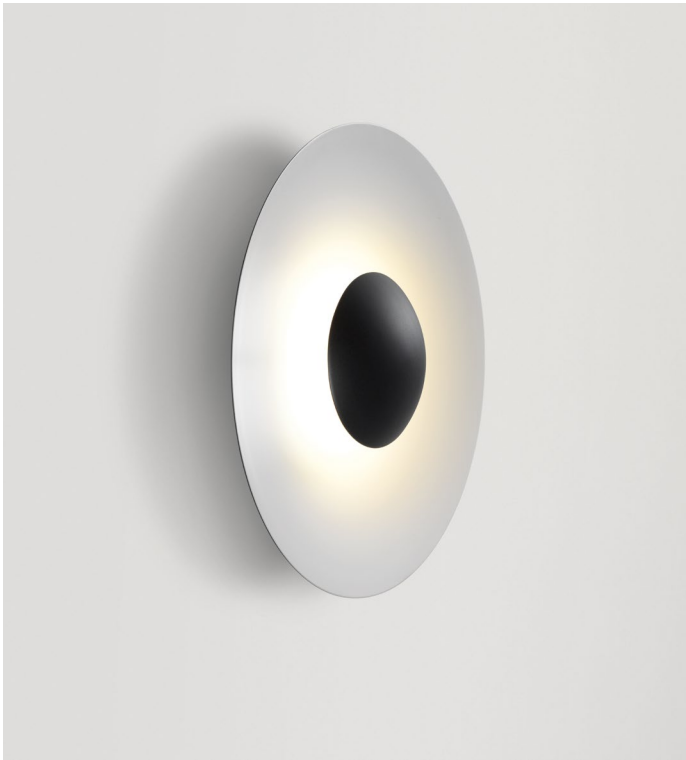

LED-Ginger Joan Gaspar

marset

LED-Ginger 20C IP65

LED-Ginger 15C IP65

LED-Ginger 15C IP65

LED-Ginger 15C IP65

Light source:
LED SMD 24Vdc 5W 2700K CRI90 495lm
Luminaire:
(Power supply not included) 67lm - Black-White
(Power supply not included) 27lm - Rust brown

LED-Ginger 20C IP65

Light source:
LED SMD 24Vdc 5W 2700K CRI90 495lm
Luminaire:
(Power supply not included) 161lm - Black-White
(Power supply not included) 29lm - Rust brown

LED included

Painted aluminum diffuser. Lacquered black matt injected aluminum dissipater.

- Rust brown
- Black-White (RAL 9005 - 9010)

dimmable

Dimmable depending on the purchased power supply . 24V remote power supply to be ordered separately.

Dimming protocols: 0-10V

Suitable for wet locations

Wall / Ceiling mount

Range

marsetusa@marset.com

The new outdoor wall sconces add a new finish to the collection. The white, oak and wenge of the interior versions are joined by a rust texture for the exterior, which creates new and intense lighting effects.