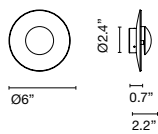

LED-Ginger Joan Gaspar

marset

LED-Ginger 20C IP65

LED-Ginger 15C IP65

LED-Ginger 15C IP65

LED-Ginger 15C IP65

Light source:
LED SMD 24Vdc 5W 2700K CRI90 495lm
Luminaire:
(Power supply not included) 67lm - Black-White
(Power supply not included) 27lm - Rust brown