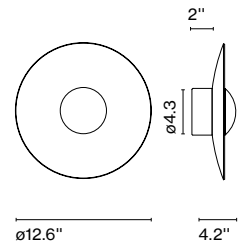

LED - Ginger 32C IP65

Code A662-651-31
A662-651-39

Finish
● Rust brown
▲ Black - White (Ral 9005 - Ral 9010)

Electrical
Electrical Rating: 100-120VAC 50-60Hz 14W
Luminaire Rust Brown: 81lm
Luminaire Black-White: 350lm
CCT: 2700K
CRI: 90