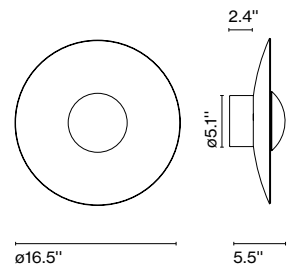

LED - Ginger 42C IP65

Code A662-653-31
A662-653-39

Finish
● Rust Brown
▲ Black-White (RAL 9005-9010)

Dimming
ELV
ELV

Electrical
Electrical Rating: 90-135VAC 50-60Hz 21W
Luminaire Rust Brown: 186lm
Luminaire Black-White: 698lm