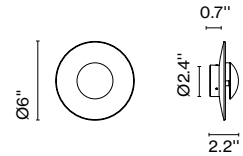

LED - Ginger 15C IP65

Code
A662-649-31
A662-649-39

Finish
● Rust brown
● Black - White (Ral 9005 - Ral 9010)

Electrical
Electrical Rating: 24Vdc 5W
Luminaire Rust Brown: 27lm
Luminaire Black-White: 67lm
CCT: 2700K
CRI: 90

Dimmable: Yes
Integrated dimmer: No
Dimming protocols: Based on specified driver

Materials
Diffuser: Aluminum
Dissipater: Aluminum
Structure: Stainless steel

LED included

Suitable for wet locations