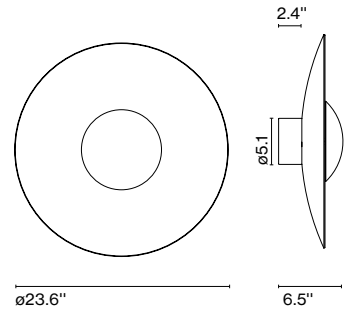

LED included

Suitable for wet locations

COVERED CEILING MOUNT ONLY when ceiling installation

Electrical  
Dual dimming  
ELV: 120VAC 50-60Hz 28W  
0-10V: 120-277VAC 50-60Hz 28W

Luminaire Rust Brown: 245lm  
Luminaire Black-White: 1165lm  
CCT: 2700K  
CRI: 90