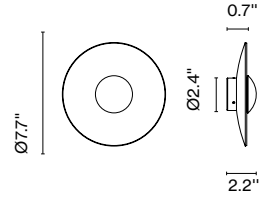

LED - Ginger 20C IP65

Code A662-650-31
A662-650-39

Finish
● Rust brown
▲ Black - White (Ral 9005 - Ral 9010)

Electrical
Electrical Rating: 24Vdc 5W
Luminaire Rust Brown: 29lm
Luminaire Black-White: 161lm
CCT: 2700K
CRI: 90