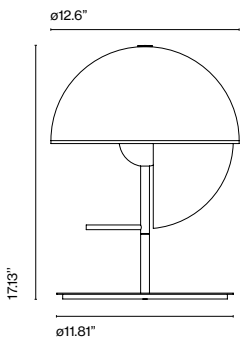

Theia

Mathias Hahn

marset

Theia M

Theia M

LED SMD 7,8W 700mA 2700K
1066lm (included)

Black electrical cord

Base and stem in lacquered iron. Dissipater in lacquered aluminum with built-in switch. Vertical semi-sphere made of lacquered spun metal, with the interior in white, and a transparent smoked shade in thermoformed methacrylate.

info@marset.com
www.marset.com

From light to shadow with a single gesture. Theia has two faces: to discover them, simply swivel the fixture around its central axis. It can be pointed towards you for use as a reading lamp, or towards an object or a wall, creating a subtle, indirect light that immediately warms the atmosphere.