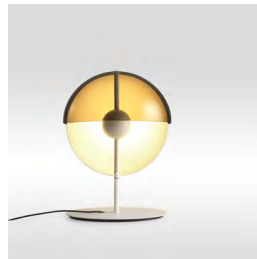

Theia

Mathias Hahn

marset

Theia M

Theia M

LED SMD 7,8W 700mA 2700K
1066lm (included)

Black electrical cord

Base and stem in lacquered iron. Dissipater in lacquered aluminum with built-in switch. Vertical semi-sphere made of lacquered spun metal, with the interior in white, and a transparent smoked shade in thermoformed methacrylate.

- White
- Black

Dry locations only

dimmable*

* 3 positions dimmer

[Download](#) Assembly Instructions

[Download](#) 2D

[Download](#) 3D

Range

info@marset.com
www.marset.com

From light to shadow with a single gesture. Theia has two faces: to discover them, simply swivel the fixture around its central axis. It can be pointed towards you for use as a reading lamp, or towards an object or a wall, creating a subtle, indirect light that immediately warms the atmosphere.