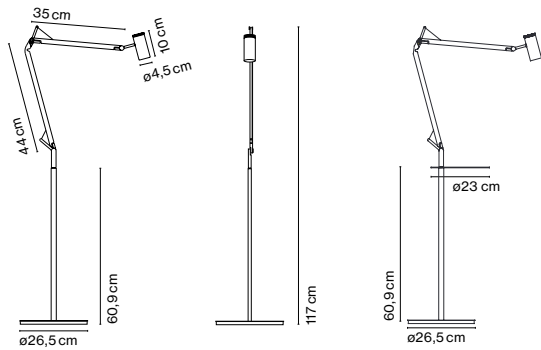

Polo

Joan Gaspar

marset

Polo Floor

Table Accessory

Polo Floor
LED 7W 350mA 3000K
520lm (included)

Black electrical cord

Body and diffuser in lacquered aluminium. A switch is incorporated into the diffuser. Painted metal base and stem of aluminium.

- Black (RaI 9005)
- White (RaI 9001)

- [Download](#) Assembly Instructions
- [Download](#) Photometric Data
- [Download](#) 2D
- [Download](#) 3D
- [Download](#) Energy label

Range

Watch the video
info@marset.com
www.marset.com

The fluidity of its movements and its total stability make this flexible fitting a light source which can be moved anywhere without taking up too much valuable space.